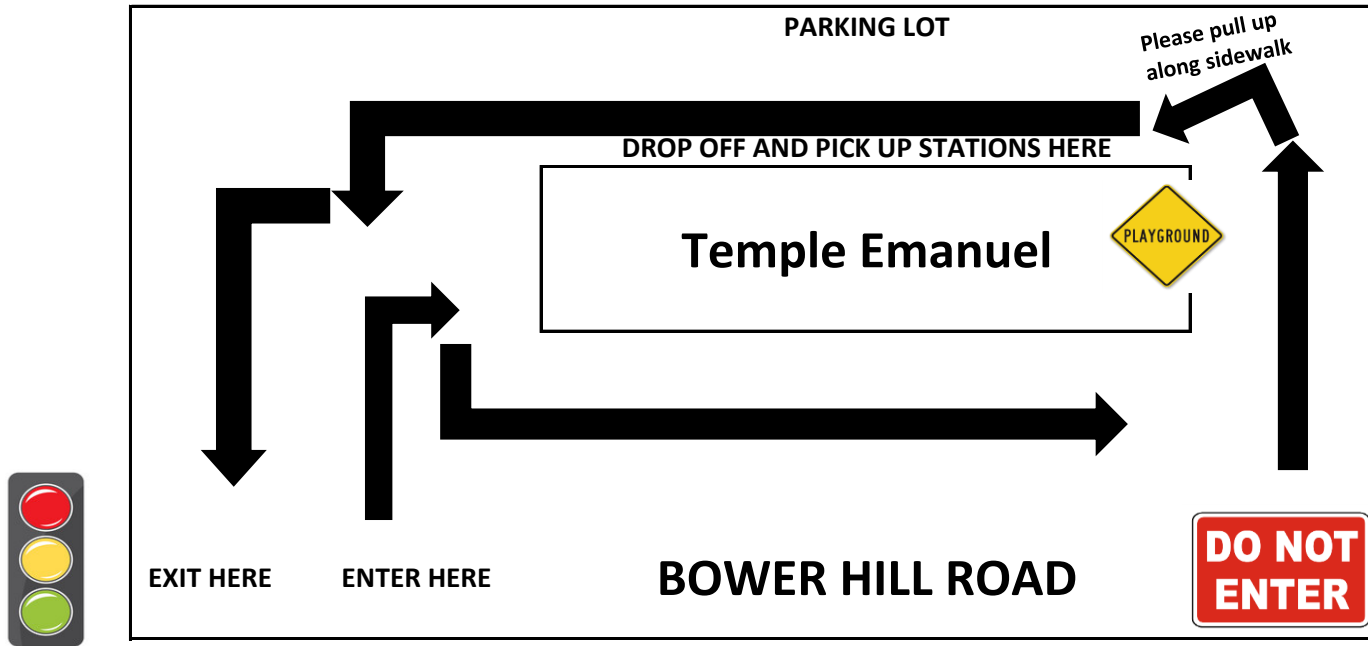

TEMPLE EMANUEL EARLY CHILDHOOD DEVELOPMENT CENTER

TRAFFIC PATTERN FOR DROP OFF AND PICK UP (rev. 6/22/20)

Enter and exit at traffic light.

Continue in one traffic line starting in front of building.

Stop for drop off/pick up stations in rear of building.